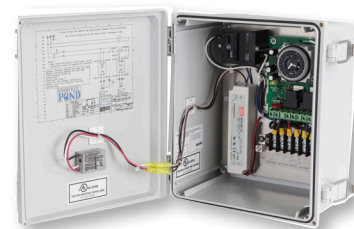

**230V CONTROL CENTER
OPTIONAL**